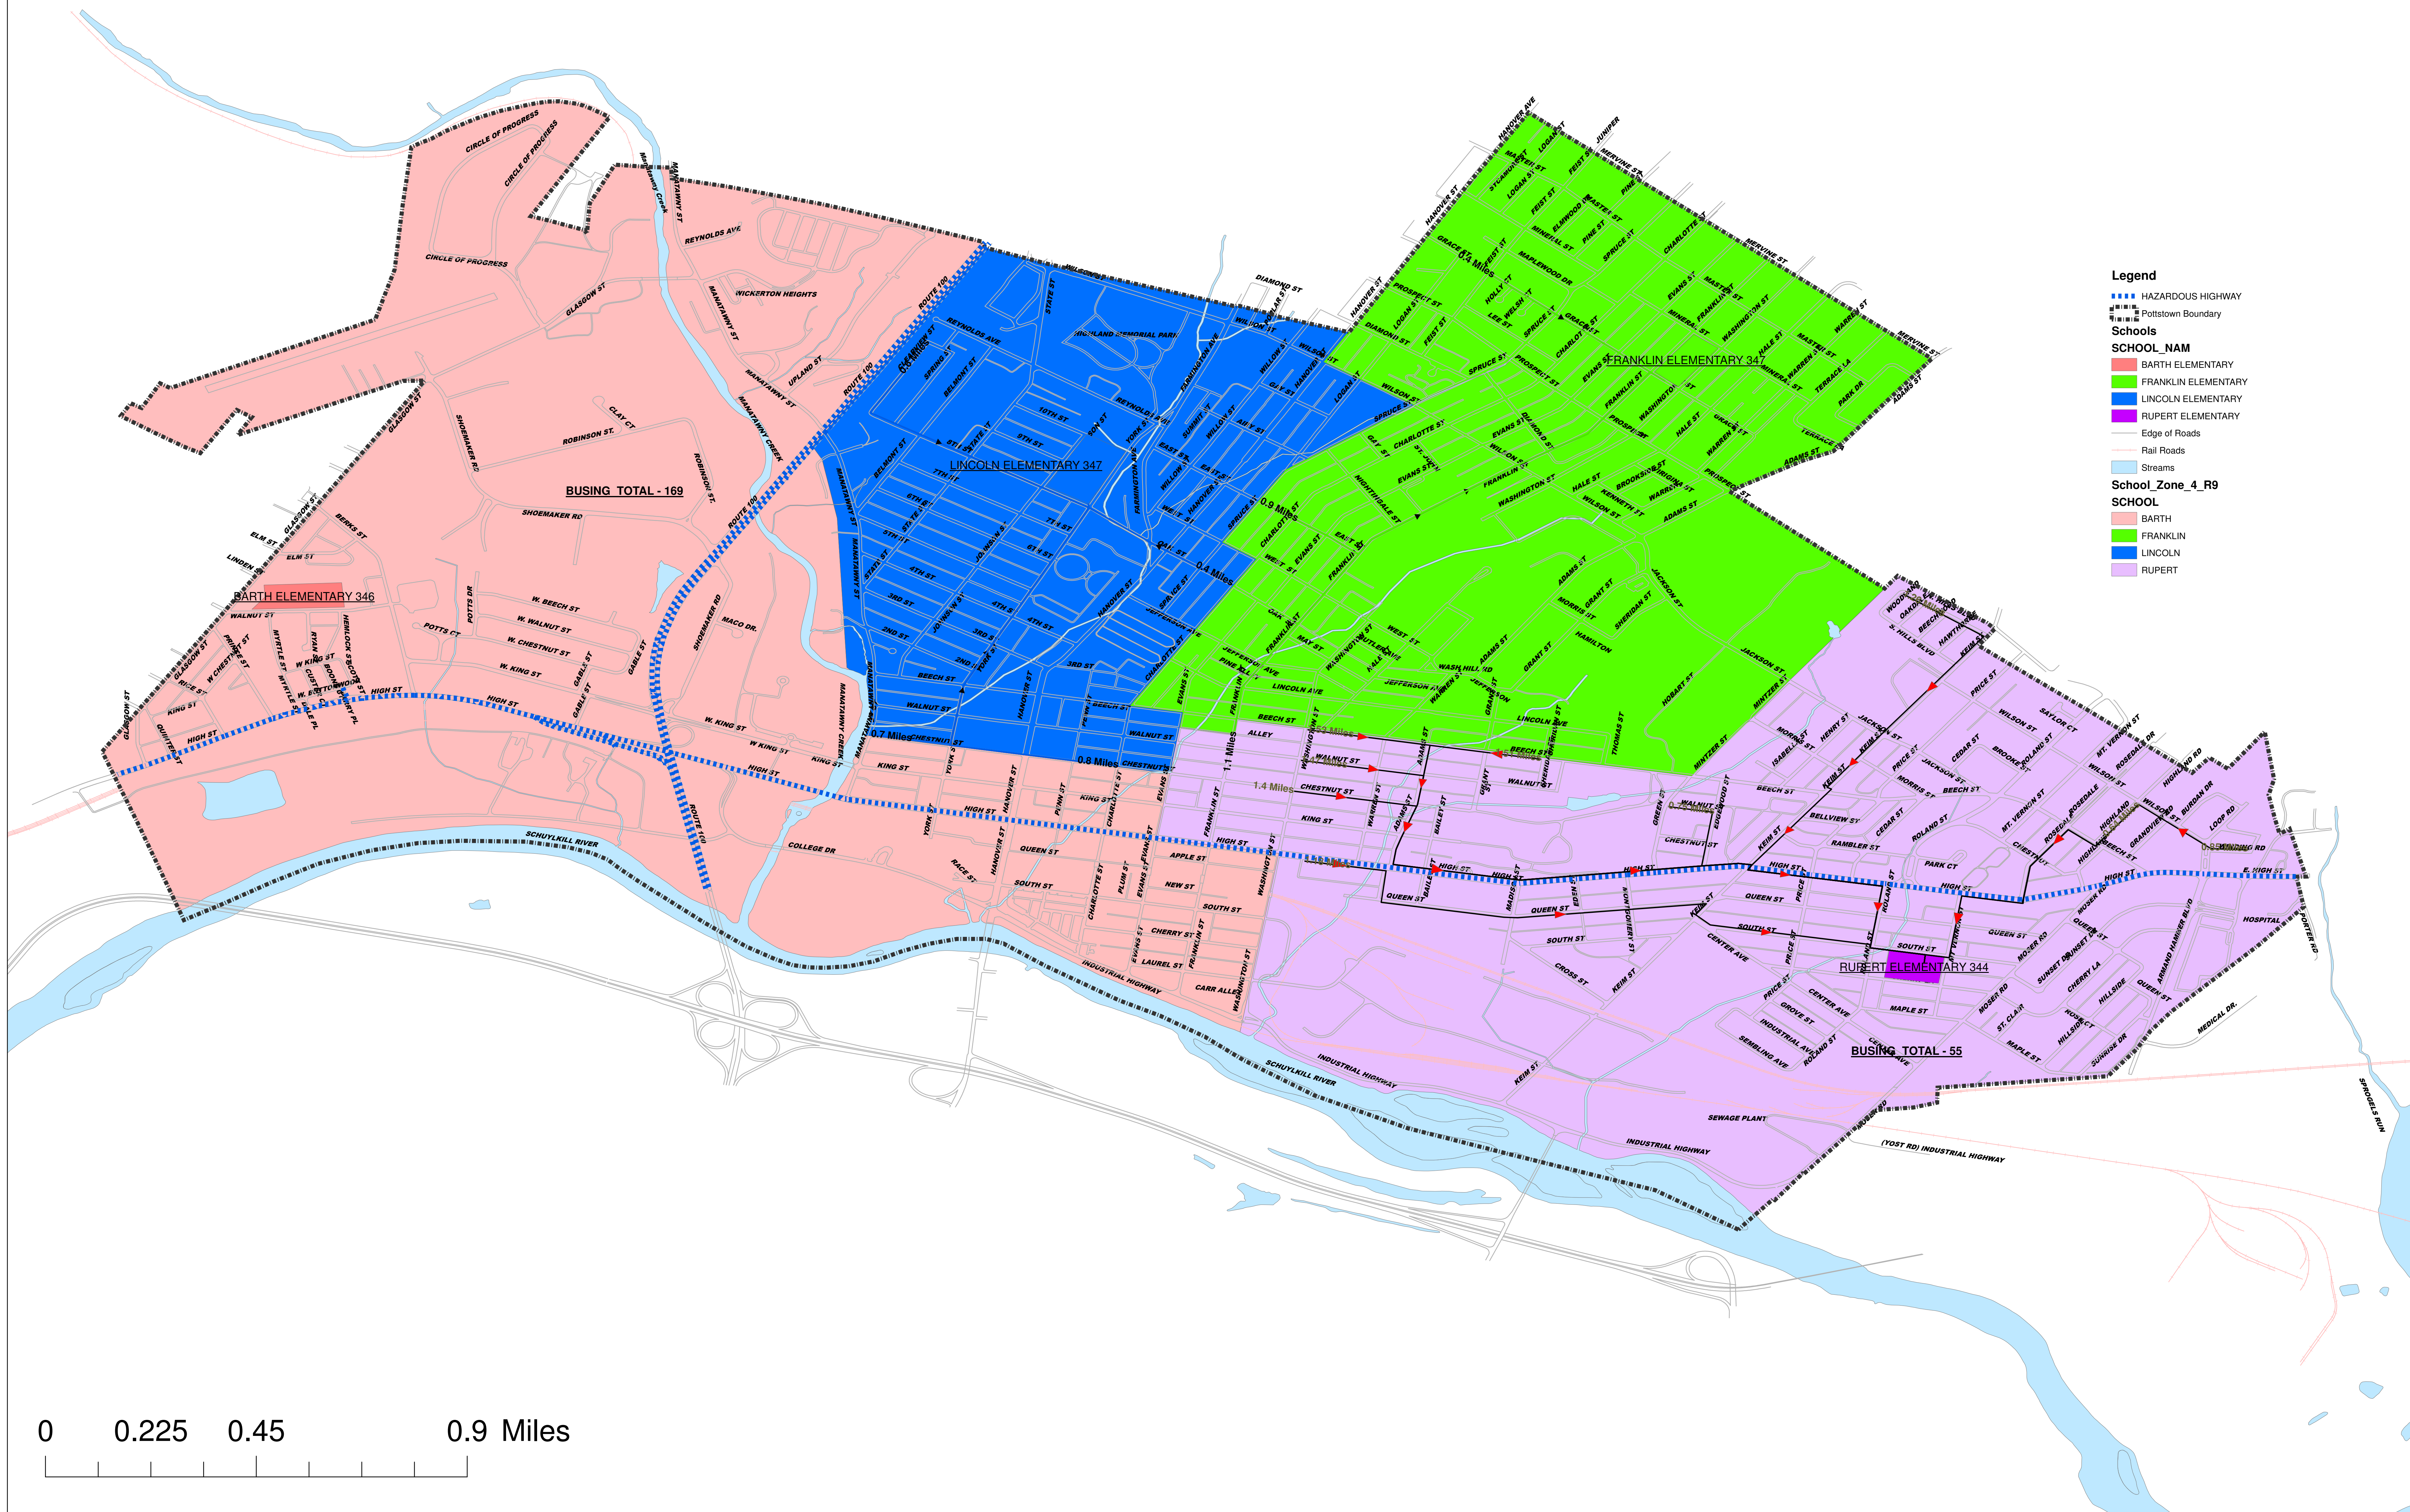

# POTTSTOWN ELEMENTARY SCHOOLS 4 ZONE ATTENDANCE AREAS

Date: 2/20/2013

- Legend**
- HAZARDOUS HIGHWAY
  - Pottstown Boundary
  - Schools**
  - SCHOOL\_NAME**
  - BARTH ELEMENTARY
  - FRANKLIN ELEMENTARY
  - LINCOLN ELEMENTARY
  - RUPERT ELEMENTARY
  - Edge of Roads
  - Rail Roads
  - Streams
  - School\_Zone\_4\_R9**
  - SCHOOL**
  - BARTH
  - FRANKLIN
  - LINCOLN
  - RUPERT